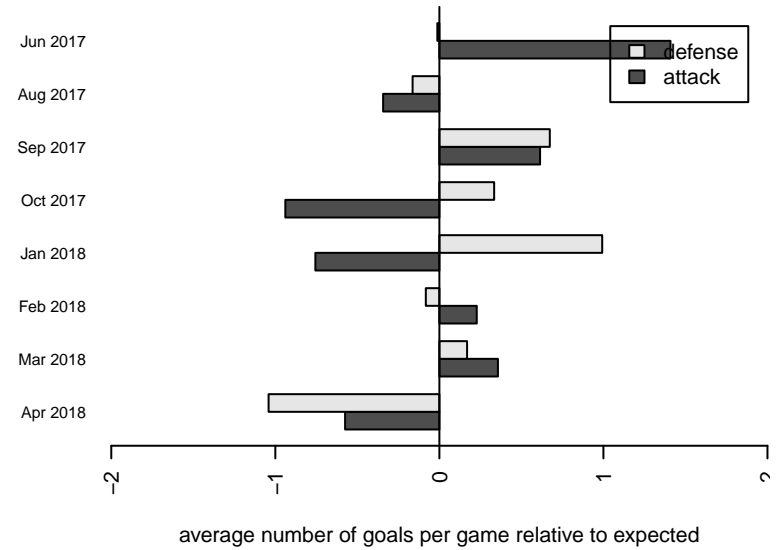

Performance relative to 13 month average