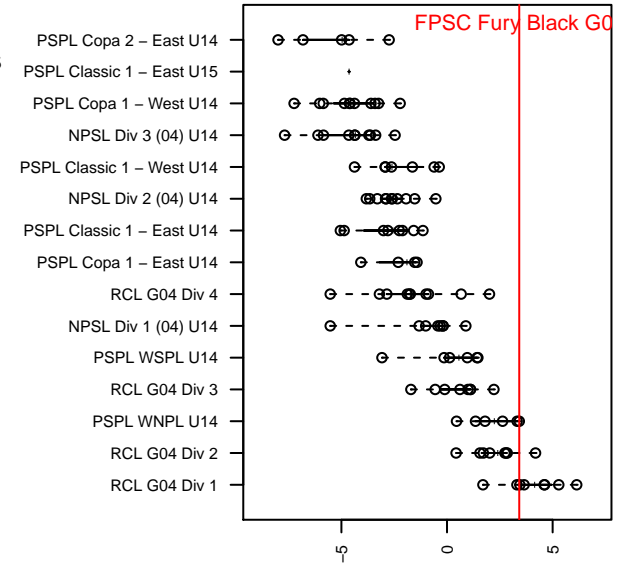

FPSC Fury Black G04

Franklin Pierce SC
 Tacoma, WA
 G04 total strength=1622
 attack=23.33 defense=12.76
 fall league = PSPL WNPL U14
 spr league = Spr PSPL – '04 Super 1 U14

alt names used:
 FPSC FURY G04 BLACK
 FPSC Fury G04 Black
 FPSC Fury G04 Black
 FPSC FURY G04 BLACK
 FPSC Fury G04 Black
 FPSC Fury G04 Black
 FPSC FURY G04 BLACK (WA)

Venues played:
 2017 US Club Regionals G04
 2017 WA Rush Cup GU14 Gold
 2017 NW Champions Cup GIRLS 04
 2017 PSPL WNPL U14
 2017 PacNW Winter Classic 2004 Premier
 2017 Spr PSPL – '04 Super 1 U14
 2017 WA Cup U14 Gold U14

**attack and defense variance (black dot)
relative to other teams
and top 10 in region**

**attack and defense rating
relative to others at age
and all opponents in last 13 months**

Performance relative to 13 month average