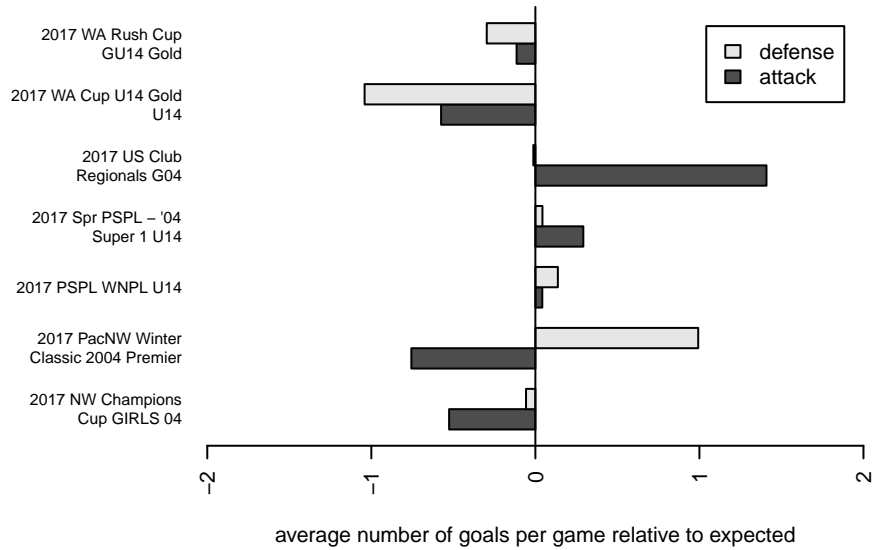

FPSC Fury Black G04

Franklin Pierce SC
 Tacoma, WA
 G04 total strength=1622
 attack=23.33 defense=12.76
 fall league = PSPL WNPL U14
 spr league = Spr PSPL – '04 Super 1 U14

alt names used:
 FPSC FURY G04 BLACK
 FPSC Fury G04 Black
 FPSC Fury G04 Black
 FPSC FURY G04 BLACK
 FPSC Fury G04 Black
 FPSC Fury G04 Black
 FPSC FURY G04 BLACK (WA)

Venues played:
 2017 US Club Regionals G04
 2017 WA Rush Cup GU14 Gold
 2017 NW Champions Cup GIRLS 04
 2017 PSPL WNPL U14
 2017 PacNW Winter Classic 2004 Premier
 2017 Spr PSPL – '04 Super 1 U14
 2017 WA Cup U14 Gold U14

**attack and defense variance (black dot)
relative to other teams
and top 10 in region**

**attack and defense rating
relative to others at age
and all opponents in last 13 months**

Performance relative to 13 month average