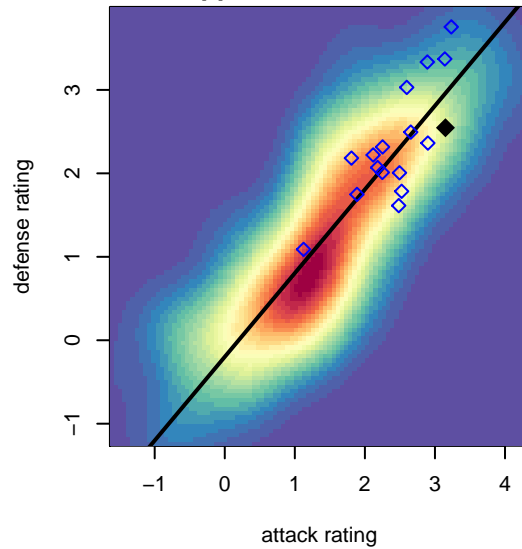

FPSC Fury Black G04

Franklin Pierce SC
 Tacoma, WA
 G04 total strength=1622
 attack=23.33 defense=12.76
 fall league = PSPL WNPL U14
 spr league = Spr PSPL – '04 Super 1 U14

alt names used:
 FPSC FURY G04 BLACK
 FPSC Fury G04 Black
 FPSC Fury G04 Black
 FPSC FURY G04 BLACK
 FPSC Fury G04 Black
 FPSC Fury G04 Black
 FPSC FURY G04 BLACK (WA)

**attack and defense variance (black dot)
relative to other teams
and top 10 in region**

**attack and defense rating
relative to others at age
and all opponents in last 13 months**

Performance relative to 13 month average