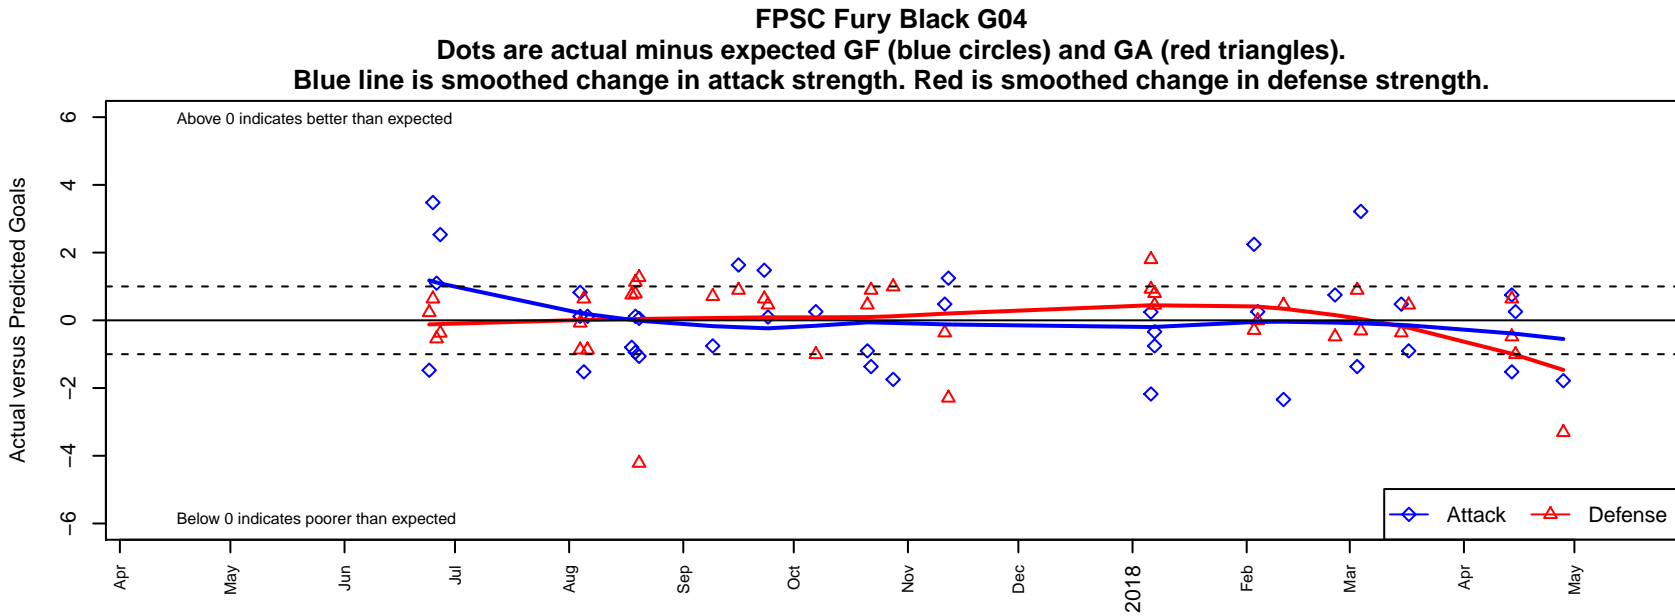

FPSC Fury Black G04

Franklin Pierce SC
 Tacoma, WA
 G04 total strength=1622
 attack=23.33 defense=12.76
 fall league = PSPL WNPL U14
 spr league = Spr PSPL – '04 Super 1 U14

alt names used:
 FPSC FURY G04 BLACK
 FPSC Fury G04 Black
 FPSC Fury G04 Black
 FPSC FURY G04 BLACK
 FPSC Fury G04 Black
 FPSC Fury G04 Black
 FPSC FURY G04 BLACK (WA)

**attack and defense variance (black dot)
relative to other teams
and top 10 in region**

**attack and defense rating
relative to others at age
and all opponents in last 13 months**

Performance relative to 13 month average