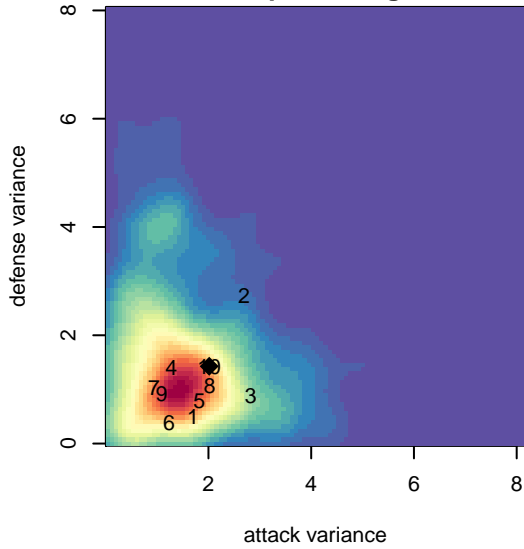

FPSC Fury Black G04

Franklin Pierce SC
 Tacoma, WA
 G04 total strength=1622
 attack=23.33 defense=12.76
 fall league = PSPL WNPL U14
 spr league = Spr PSPL – '04 Super 1 U14

alt names used:
 FPSC FURY G04 BLACK
 FPSC Fury G04 Black
 FPSC Fury G04 Black
 FPSC FURY G04 BLACK
 FPSC Fury G04 Black
 FPSC Fury G04 Black
 FPSC FURY G04 BLACK (WA)

Venues played:
 2017 US Club Regionals G04
 2017 WA Rush Cup GU14 Gold
 2017 NW Champions Cup GIRLS 04
 2017 PSPL WNPL U14
 2017 PacNW Winter Classic 2004 Premier
 2017 Spr PSPL – '04 Super 1 U14
 2017 WA Cup U14 Gold U14

**attack and defense variance (black dot)
relative to other teams
and top 10 in region**

**attack and defense rating
relative to others at age
and all opponents in last 13 months**

Performance relative to 13 month average